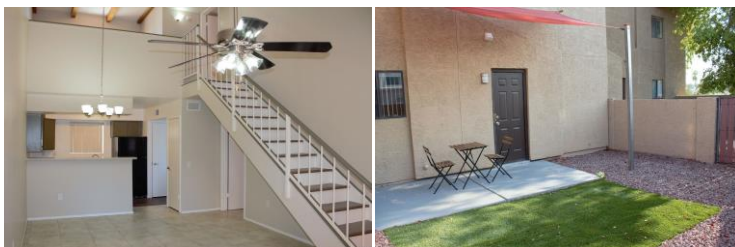

LION TEMPE

LUXURY APARTMENT HOMES

Call/Text Today!
480-636-7577

Condo and Townhome Style Living at Apartment Pricing! Come Visit us Today!

**Large One, Two Bedroom
and Loft Townhomes Now
Available**

Community Amenities / Location Highlights

- Fully Gated Community with Remote Access Gates
- Tuck Under Unit and Covered Parking Available
- Free Common Area WiFi
- Fitness Center / Fish Pond
- Large Central Courtyard
- Pet Friendly Community with Huge Dog Park
- Walking Distance to Selleh Public Park and Schools
- Near Light Rail, Loop 202, 60, and 101 Freeways

Live at Lion Tempe Luxury Apartment Homes - Be the King or Queen of your Kingdom!!!

Home Amenities

- Huge Loft-Style Townhomes with Front Patio and Large Private Backyards Perfect for Pets and/or Entertaining
- Spacious One and Two Bedroom Homes
- Exciting In-Unit Renovations
- Washer/Dryer in all Homes
- Large Walk-in Closets
- Hard Surface Flooring
- Ceiling Fans
- Vaulted Ceilings (Select Homes)